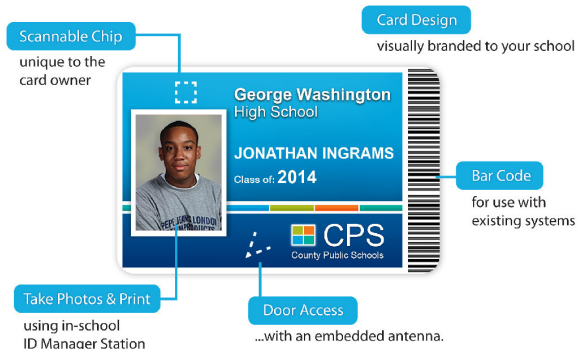

ScholarChip is a smart card industry leader, and our One Card is the only true one card system available to K-12. Together the One Card with ID Manager software is the baseline component of a School Safety and Operations System.

Issuing our One Card to both students and staff is just the beginning of securing your school. It is a straightforward path to future options such as tapping the card for door access; managing cafeteria purchases; and building, bus, and classroom attendance.

Identity Services

ID Manager is a component of the ScholarChip Cloud.
An Integrated School Safety and School Operation Service.

ScholarChip® ID Manager

Issuing The One Card

Card issuance is a unique combination of in-school hardware and cloud computing. Our high volume card issuance stations take photos, produce smart IDs, search card holder records and manage batch printing.

Hands down, we provide the easiest, fastest and most secure way to deliver smart IDs to a single school, or district-wide.

ID Manager Bundle, Desktop Version.

Tools for Smarter Schools™

smartcardsforschools.com • scholarchip.com